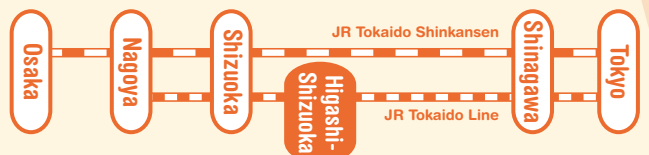

From Tokyo

Approx. 1 hour by Tokaido Shinkansen (Hikari) from Tokyo to Shizuoka Station. Transfer to the Tokaido Main Line at JR Shizuoka Station, and it's about a 3-minute ride to Higashi-Shizuoka Station. Then about a 3-minute walk from Higashi-Shizuoka Station.

From Osaka

Approx. 2 hours by Tokaido Shinkansen (Hikari) from Shin-Osaka to Shizuoka Station. Transfer to the Tokaido Main Line at JR Shizuoka Station, and it's about a 3-minute ride to Higashi-Shizuoka Station. Then about a 3-minute walk from Higashi-Shizuoka Station.

For further details and the latest information, please see the official website.

Address inquiries to: The 7th World O-CHA (Tea) Festival Executive Committee
Email: wof@pref.shizuoka.lg.jp URL: <https://www.ocha-festival.jp/2019/en/>